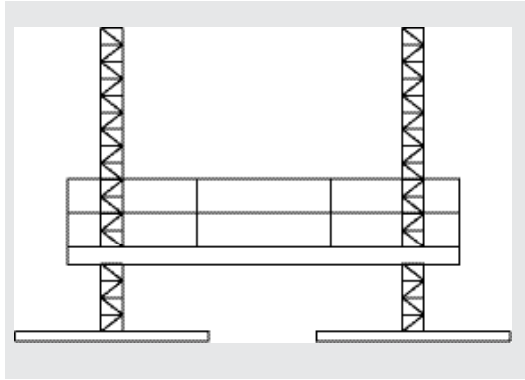

Mast Climber (MCWP) Information Sheet

GRD

Safway Services is a full-service scaffold and vertical access company. With the resources of approximately 85 branches throughout North America at your disposal, you'll have the ideal mast climber to efficiently elevate your personnel, materials and tools to any position for all building façade work.

Features & Benefits:

- Variety of platform configurations ensures the efficient transport of crews, materials and tools
- Wide range of lifting capacities up to 8,000 lbs.
- Maximum height of 550 ft.
- Ease of operation allows all personnel to safely use MCWP with minimum training
- Gas- and electric-powered units available
- Safety features provide a secure environment
- Trained crews ensure quick and safe installation to help create a fully operational jobsite
- Lifting speed of 39 ft. per minute ensures timely vertical access
- 2,500 lb. and 4,000 lb. cranes help move materials onto a platform
- Free standing up to 45 ft., which eliminates the need for ties to structure